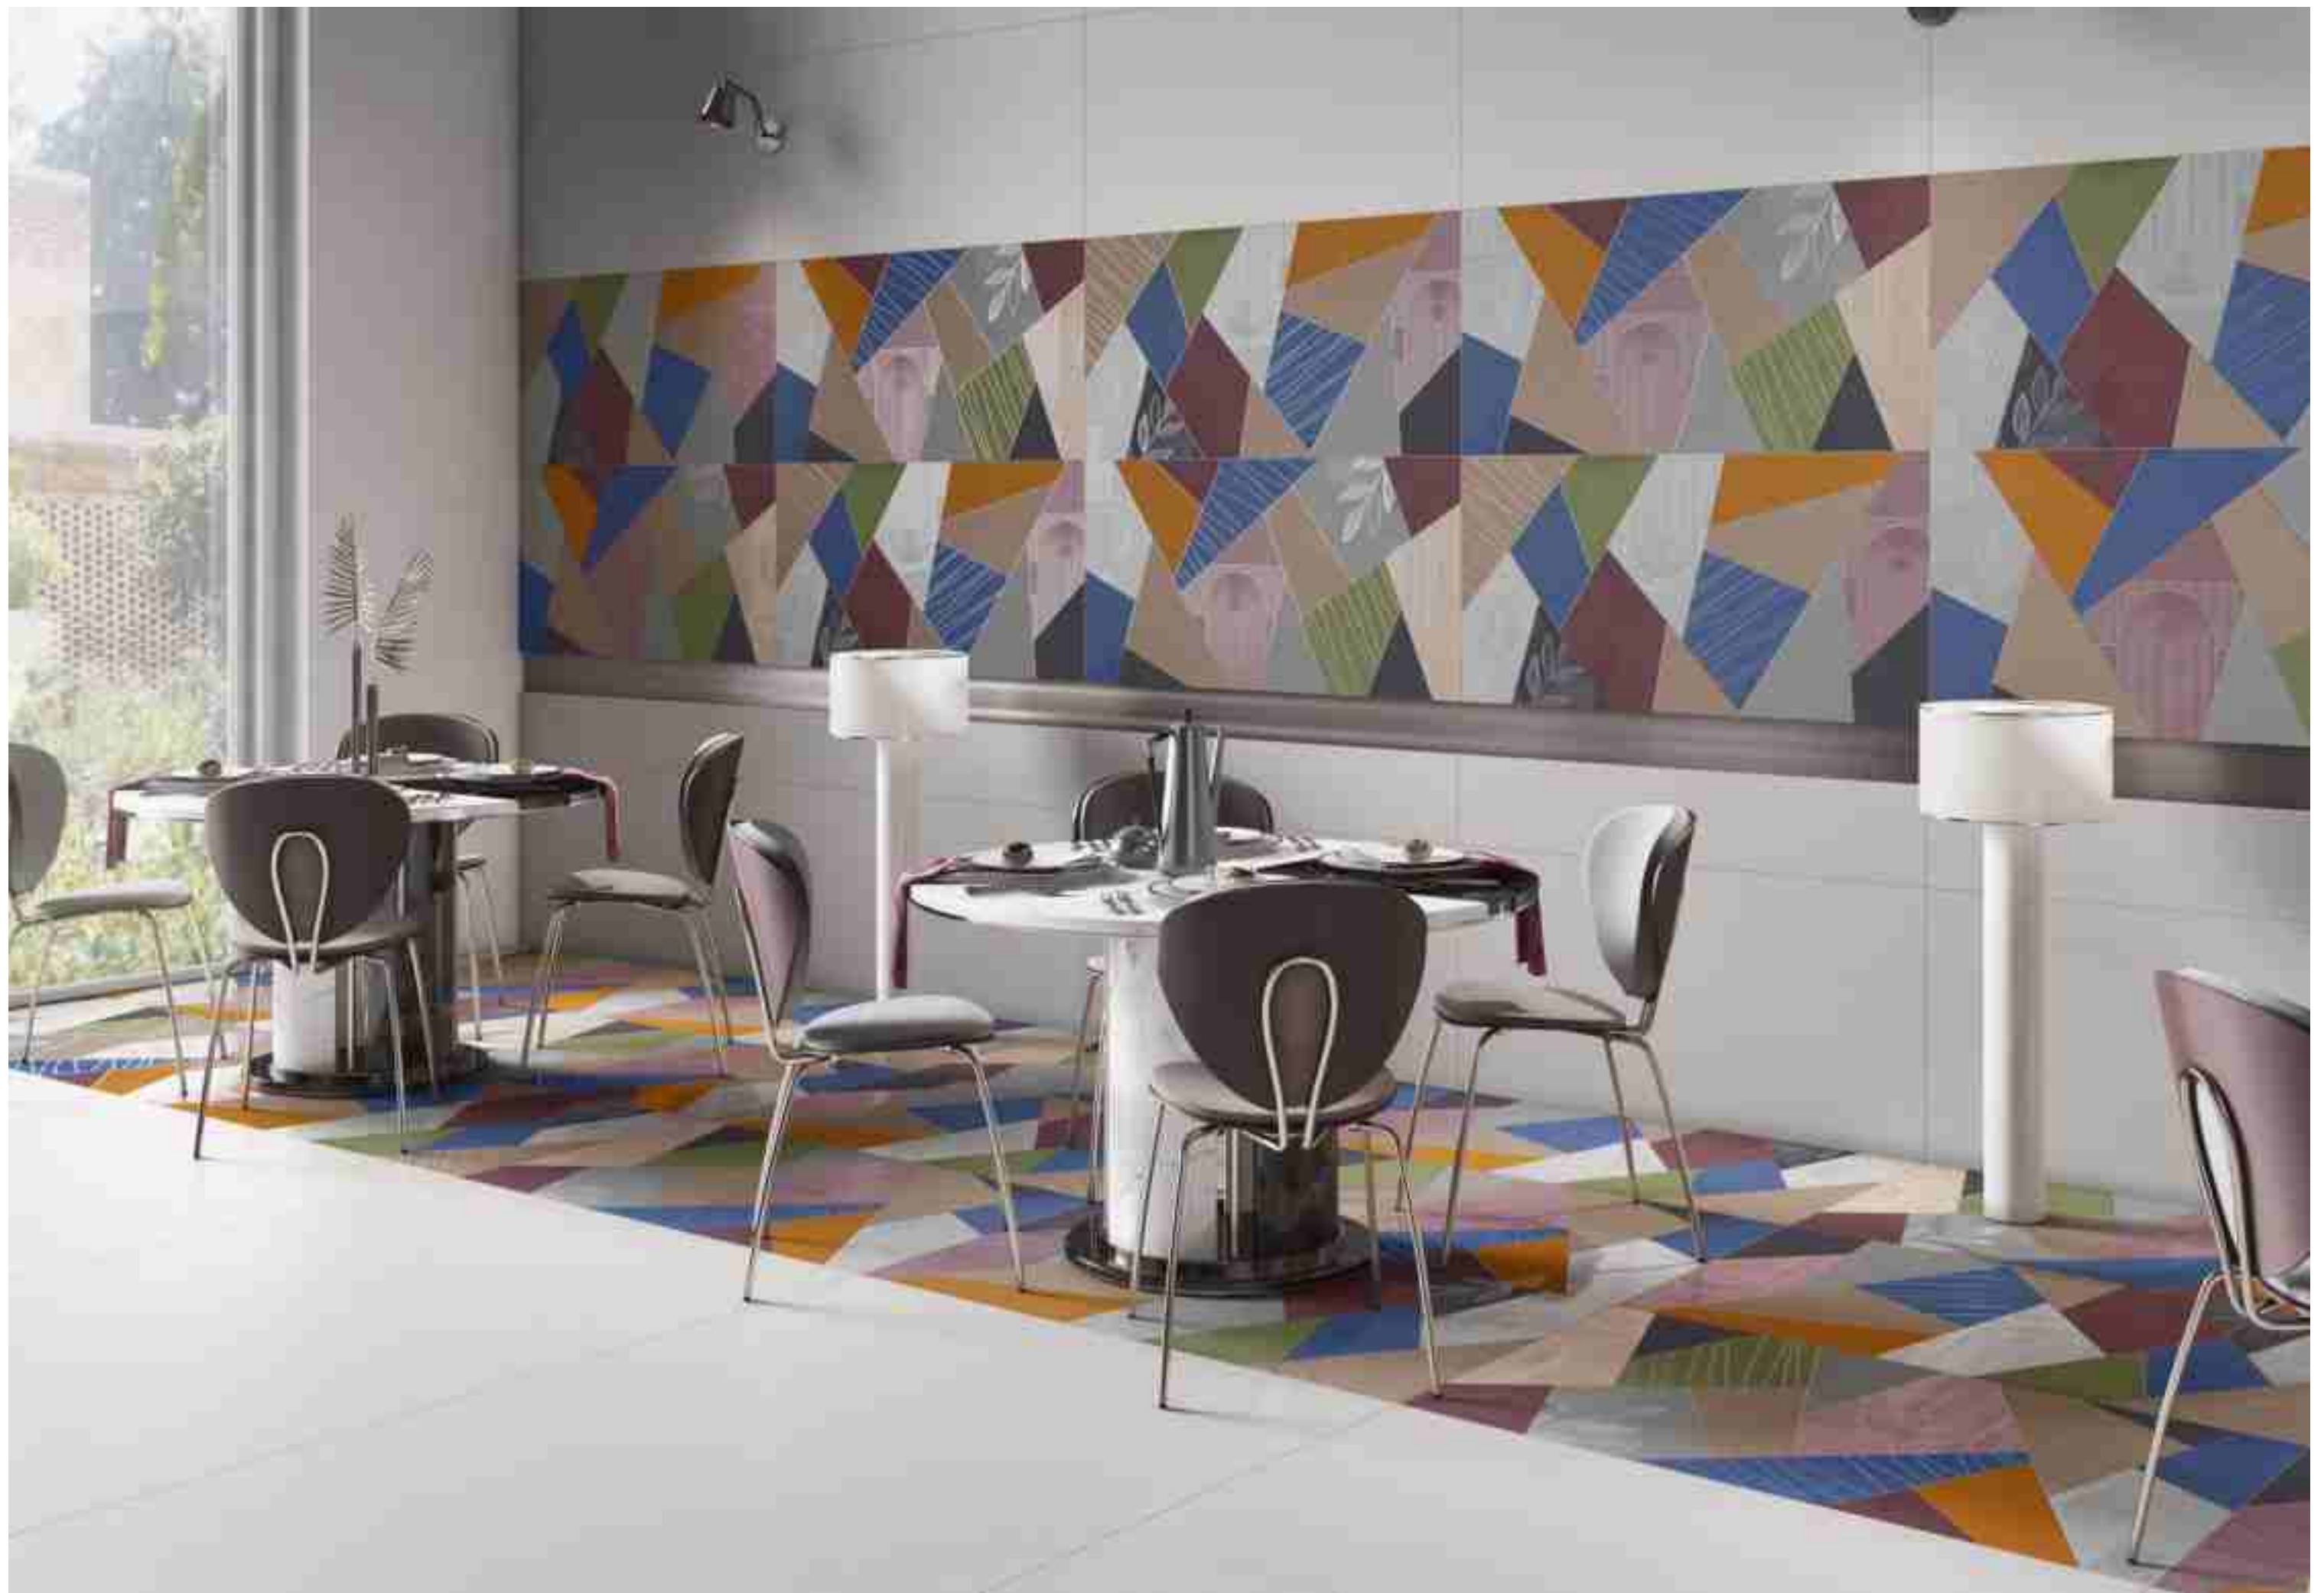

ARAGONITE DECOR (2-A)

600x1200mm
60x120cm / 2'x4'

Carving Effect
Matt Finish

ARAGONITE DECOR (2-B)

600x1200mm
60x120cm / 2'x4'

Carving Effect
Matt Finish

ARTSTONE
When ceramic becomes art

Collection
Cesar