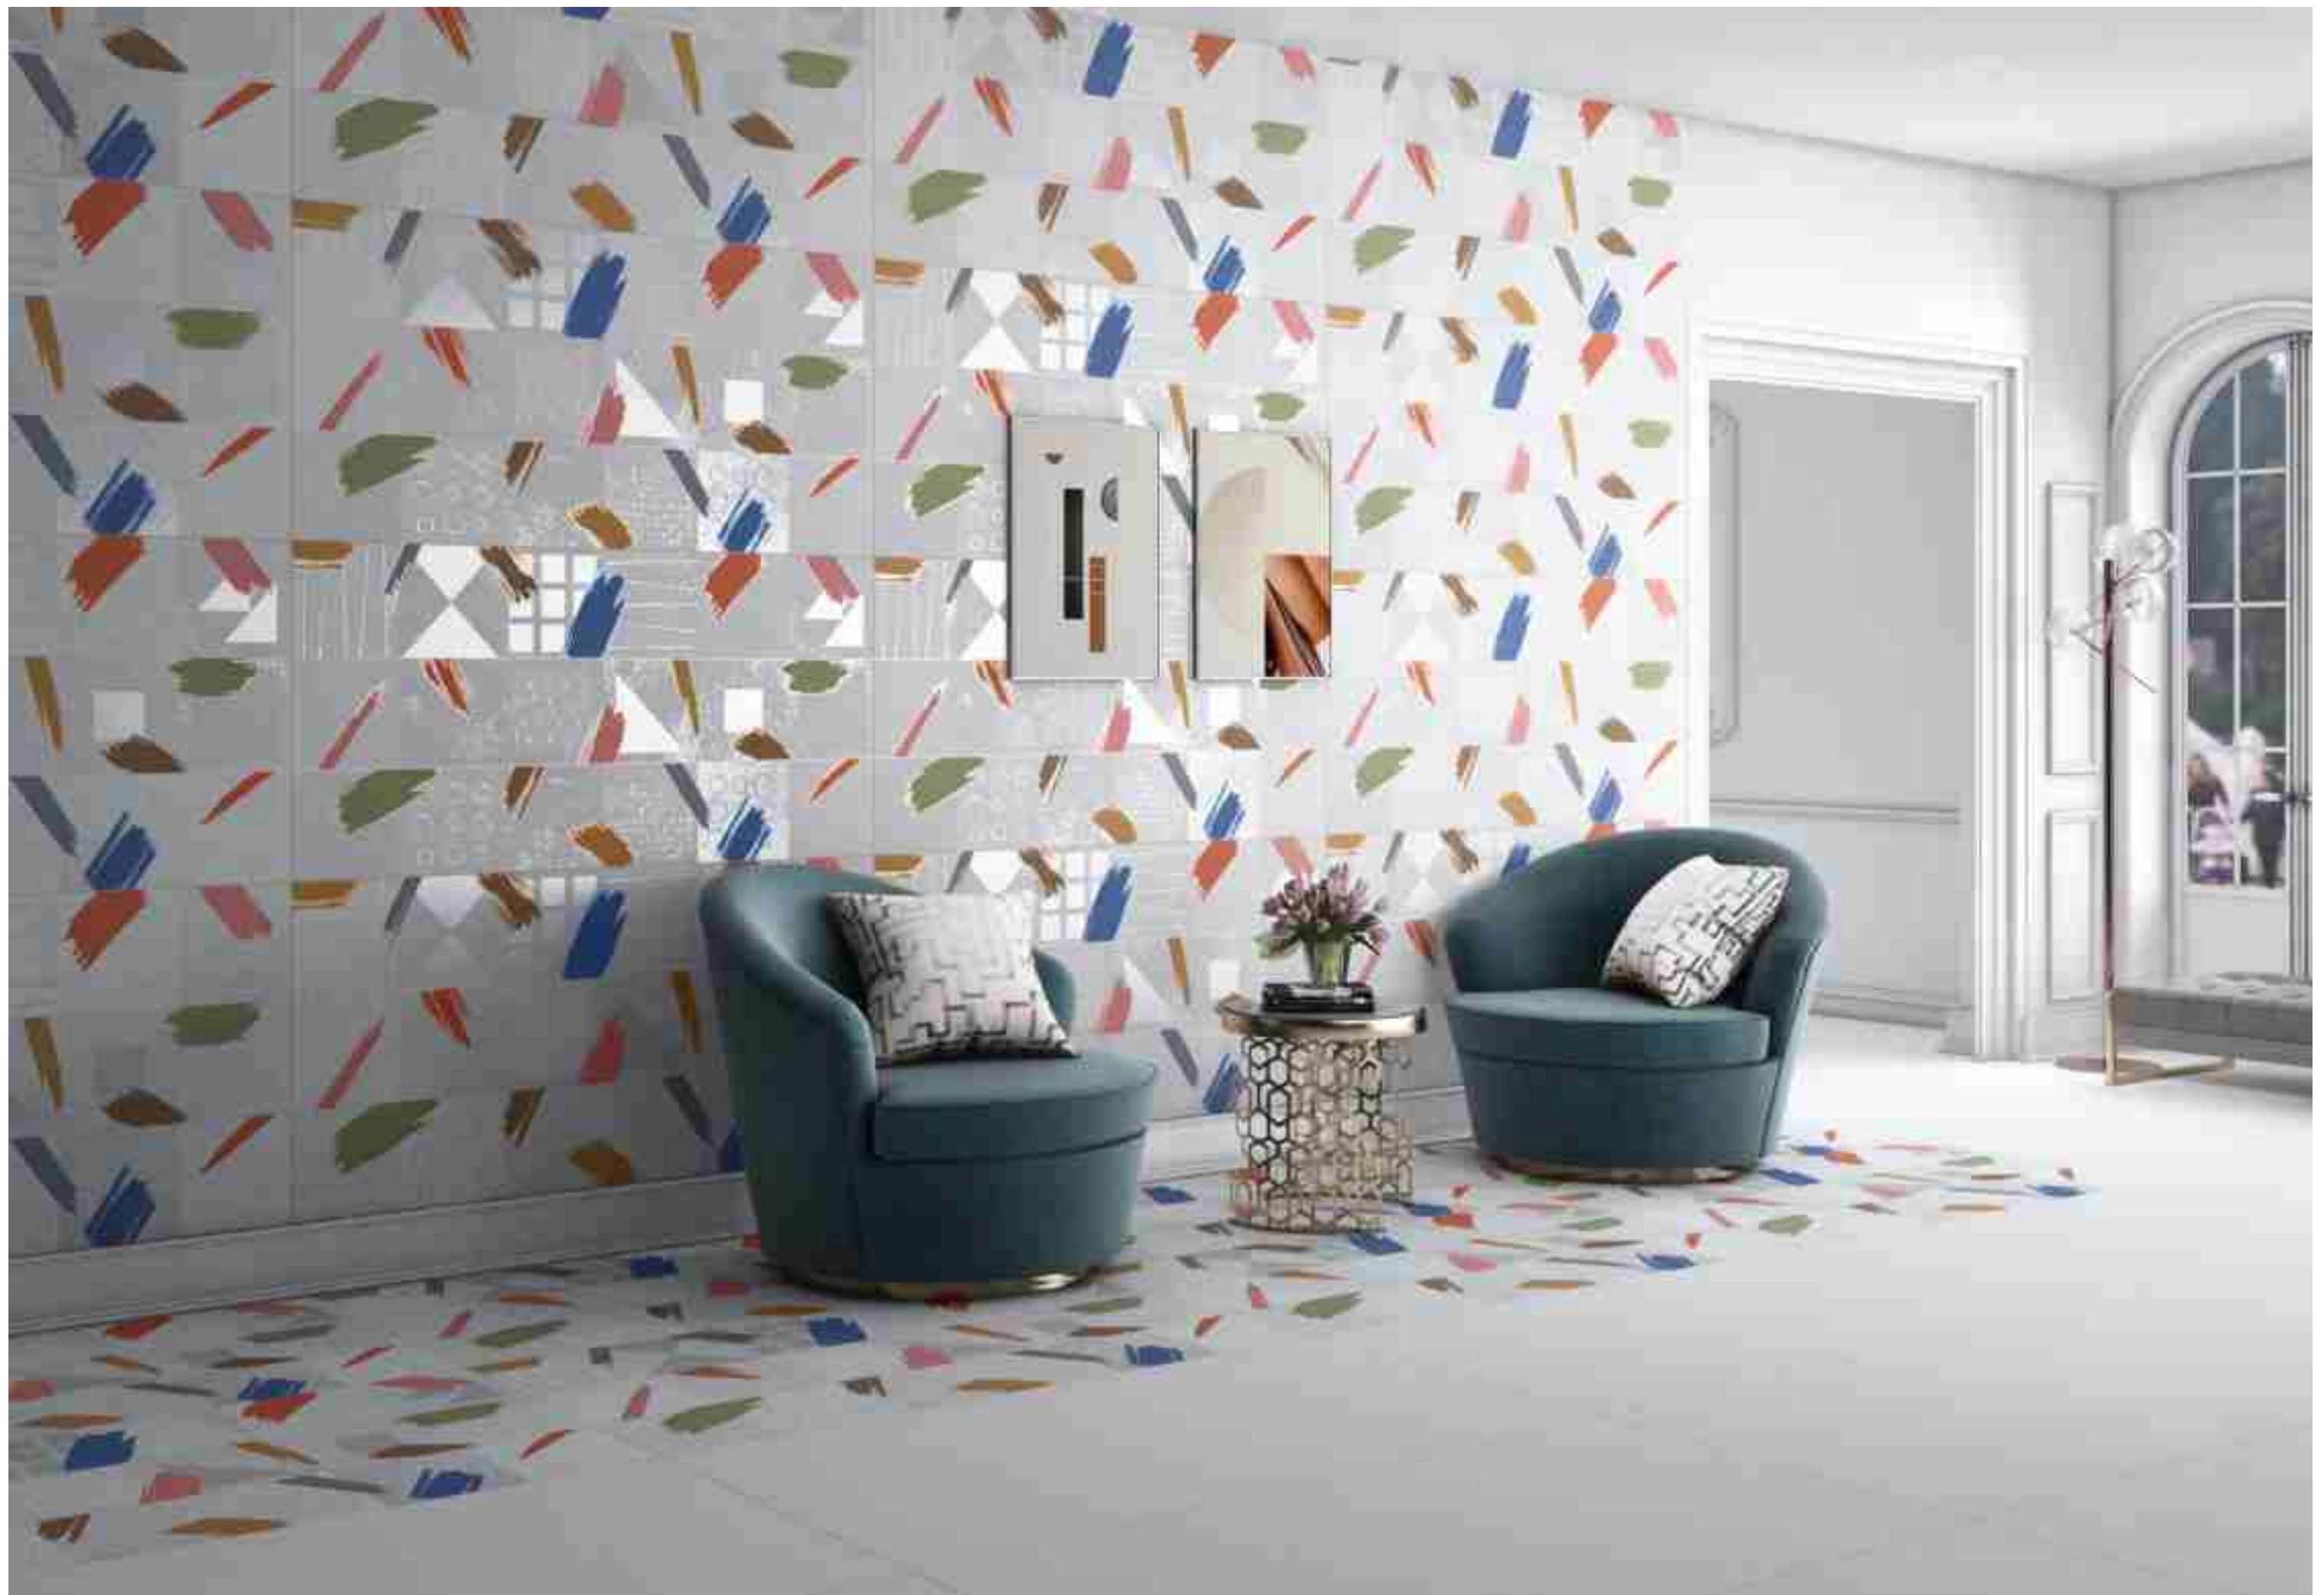

ARAGONITE DECOR (2-A)

600x1200mm
60x120cm / 2'x4'

Carving Effect
Matt Finish

ARAGONITE DECOR (2-B)

600x1200mm
60x120cm / 2'x4'

Carving Effect
Matt Finish

ARTSTONE
When ceramic becomes art

Collection
Cesar

600x1200mm
60x120cm
2'x4'

Elementary design paired
with warm shades for a
stellar interior space

CEASAR DECOR

600x1200mm
60x120cm / 2'x4'

Carving Effect
Matt Finish

THANK YOU